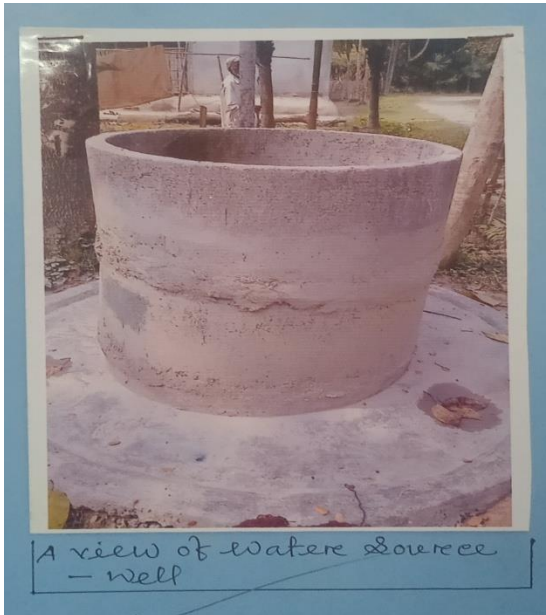

Photographs collected through primary observation (Japarkuchi village)

10. Student Participants:

Department of Geography
Nalbari College, Nalbari, Assam,
Pin-781335

SI No	Name of Students	Age	Gender	SI No	Name of Students	Gender	Age
1.	Ankita Deka	19	Female	17.	Manash Pratim Bhuyan	Male	19
2.	Angana Barman	19	Female	18.	Mitul Bhuyan	Female	19
3.	Akashjyoti Koushik	20	Male	19.	Manjusha Goswami	Female	19
4.	Angana Deka	19	Female	20.	Mayuri Sarma	Female	19
5.	Bishal Sarma	19	Male	21.	Nirmali Kalita	Female	19
6.	Bhargav Das	19	Male	22.	Dipamoni Barkakati	Female	19
7.	Barnali Devi	19	Female	23.	Hafija Begum	Female	20
8.	Banasri Dutta	19	Female	24.	Minakshi Rajbongshi	Female	20
9.	Chinmoy Barman	20	Female	25.	Pranami Kalita	Female	20
10.	Dipjyoti Deka	19	Male	26.	Priyanka Parasar	Female	20
11.	Dhritamani Thakuria	19	Male	27.	Pubali Deka	Female	19
12.	Dipam Talukdar	19	Female	28.	Raktima Sarma	Female	20
13.	Himangshu Tamuli	20	Male	29.	Sumi Baishya	Female	20
14.	Himashree Das	19	Female	30.	Tulika Das	Female	20
15.	Jayanta Kalita	19	Male	31.	Abhisek Das	Male	20
16.	Krishna Das	19	Female	32.	Bikashjyoti Sarma	Male	20