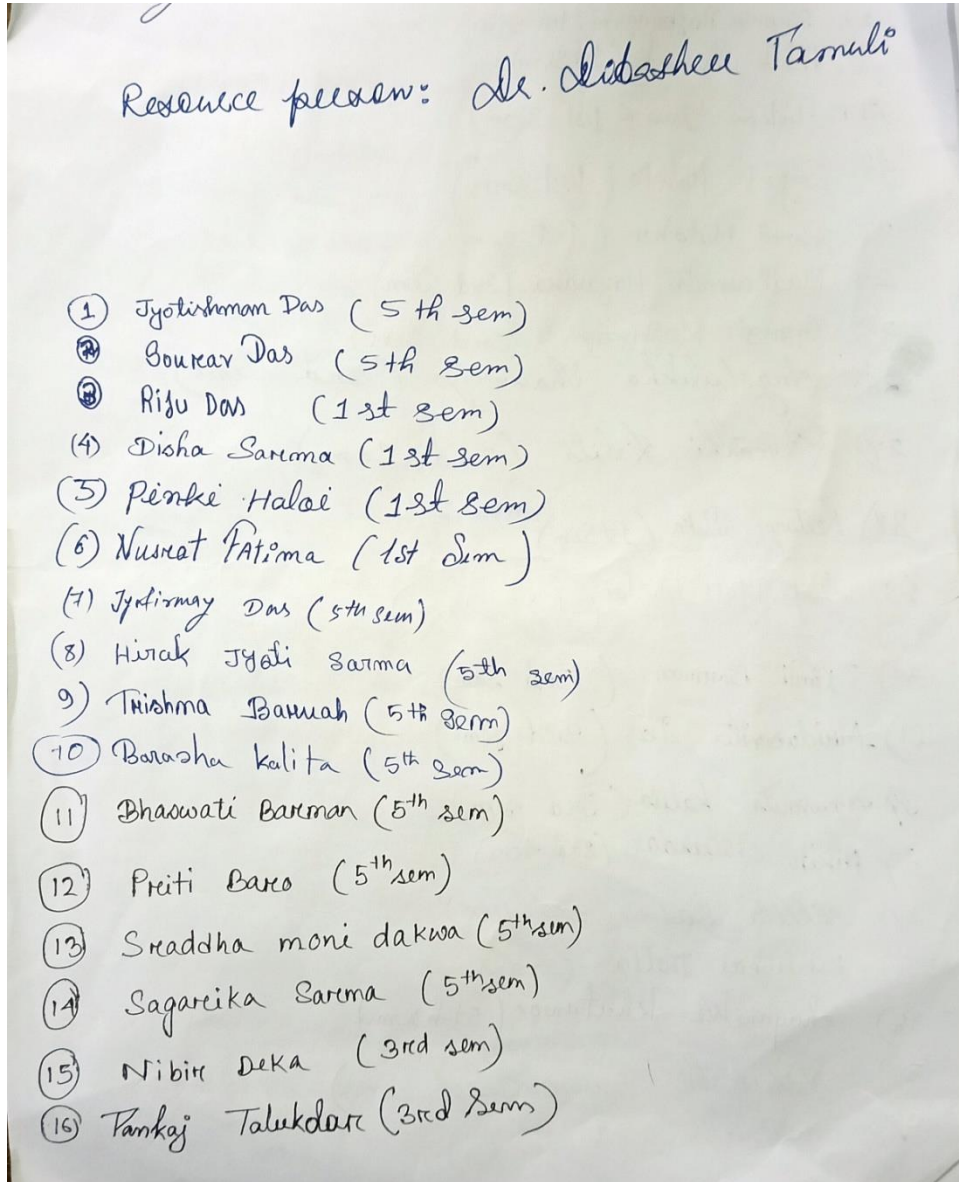

**DEPARTMENT OF GEOGRAPHY**  
**Nalbari College, Nalbari, Assam,**  
**Pin-781335**

1. **Title of the event: Awareness Lecture on Intellectual Property Rights (IPR)**
2. **Venue:** Department of Geography, Nalbari College, Nalbari, Assam
3. **Date:** 06-03-2023
5. **Organised by:** Department of Geography, Nalbari College, Nalbari, Assam
6. **Resource Person:** Dr. Dibashree Tamuli Asst. Prof. Dept. of Zoology , Nalbari College, Nalbari, Assam
7. **No. of Participants in details (students):** 62
8. **Nature of Participation:** Students and Teachers/Faculties
9. **Activities Carried out / Detail description of the event:**

10. **Photographs:**

Awareness lecture on Intellectual Property Rights (IPR)

DEPARTMENT OF GEOGRAPHY  
Nalbari College, Nalbari, Assam,  
Pin-781335

11. Signature:

DEPARTMENT OF GEOGRAPHY

Nalbari College, Nalbari, Assam,